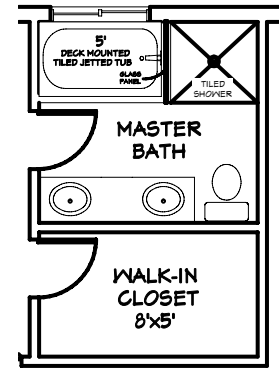

WINCHESTER ELEVATION OPTIONS

TRADITIONAL

CRAFTSMAN

EUROPEAN

MAIN FLOOR
1365 SQ FT

SUPER SIZE
MASTER BATH
OPTIONS

GRAND
MASTER BATH
OPTIONS

FOUNDATION PLAN
1353 SQ FT