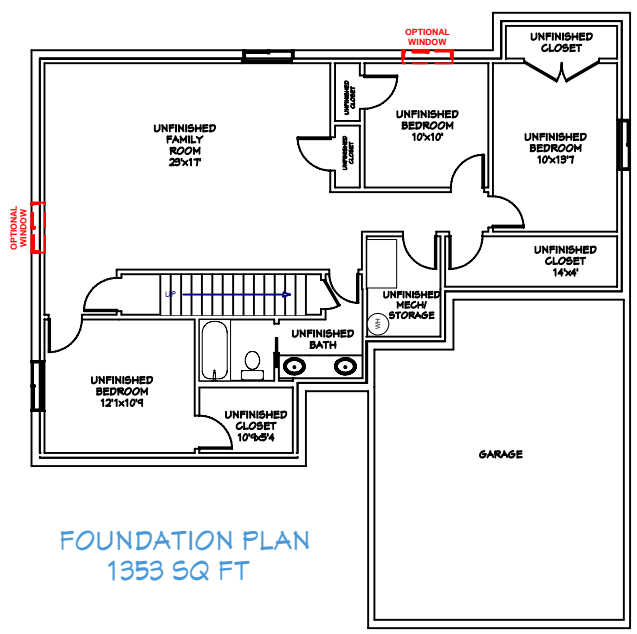

WINCHESTER ELEVATION OPTIONS

TRADITIONAL

CRAFTSMAN

EUROPEAN

MAIN FLOOR
1365 SQ FT

SUPER SIZE
MASTER BATH
OPTIONS

GRAND
MASTER BATH
OPTIONS

FOUNDATION PLAN
1353 SQ FT

COME SEE WHY ROCKWELL HOMES IS SOUTHEAST IDAHO'S #1 HOMEBUILDER!

- #1 in Sales
- #1 in Value
- #1 in Service
- #1 in Customer Satisfaction

WINCHESTER FLOOR PLAN OPTIONS

TELEPHONE: (208) 542-9300
3539 BRIARCREEK LN SUITE E, IDAHO FALLS, ID 83401