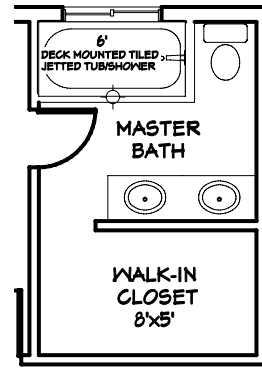

WINCHESTER ELEVATION OPTIONS

TRADITIONAL

CRAFTSMAN

EUROPEAN

MAIN FLOOR
1365 SQ FT

SUPER SIZE
MASTER BATH
OPTIONS

GRAND
MASTER BATH
OPTIONS

FOUNDATION PLAN
1353 SQ FT