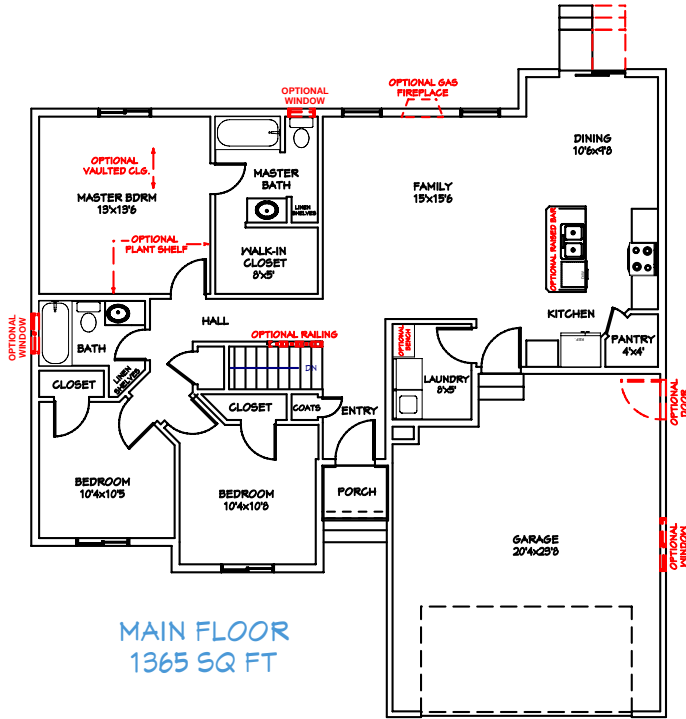

WINCHESTER ELEVATION OPTIONS

TRADITIONAL

CRAFTSMAN

EUROPEAN

MAIN FLOOR
1365 SQ FT

SUPER SIZE
MASTER BATH
OPTIONS

GRAND
MASTER BATH
OPTIONS

FOUNDATION PLAN
1353 SQ FT